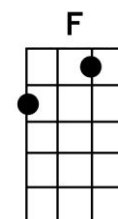

EVER FALLEN IN LOVE (Buzzcocks)

[INTRO X2]

Em /// Em // D
 Em /// Em // D
 G /// G ///
 G /// G ///

[VERSE 1]

Em D
 You spurn my natural emotions
 Em D
 You make me feel like dirt And I'm
 G
 Hurt

G /// G ///
 G /// G ///

G

Em D
 And if I start a commotion
 Em D
 I run the risk of losing you And that's
 G
 Worse

G /// G ///
 G /// G ///

[CHORUS]

Em D
 Ever fallen in love with someone
 Em D
 Ever fallen in love, in love with someone
 F C
 Ever fallen in love, in love with someone
 D G D | D G D |
 You shouldn't've fallen in love with?