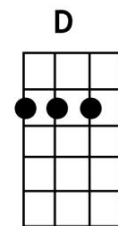

EVER FALLEN IN LOVE (Buzzcocks)

[INTRO X2]

Em /// Em // D
 Em /// Em // D
 G /// G ///
 G /// G ///

[VERSE 1]

Em D
 You spurn my natural emotions
 Em D
 You make me feel like dirt And I'm
 G
 Hurt

G /// G ///
 G /// G ///

G

Em D
 And if I start a commotion
 Em D
 I run the risk of losing you And that's
 G
 Worse

G /// G ///
 G /// G ///

[CHORUS]

Em D
 Ever fallen in love with someone
 Em D
 Ever fallen in love, in love with someone
 F C
 Ever fallen in love, in love with someone
 D G D | D G D |
 You shouldn't've fallen in love with?