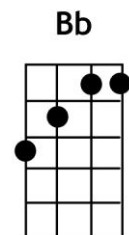

EVER FALLEN IN LOVE (Buzzcocks)

[INTRO X2]

Em /// Em // D
 Em /// Em // D
 G /// G ///
 G /// G ///

[VERSE 1]

Em D
 You spurn my natural emotions
 Em D
 You make me feel like dirt And I'm
 G
 Hurt

G /// G ///
 G /// G ///

G

Em D
 And if I start a commotion
 Em D
 I run the risk of losing you And that's
 G
 Worse

G /// G ///
 G /// G ///

[CHORUS]

Em D
 Ever fallen in love with someone
 Em D
 Ever fallen in love, in love with someone
 F C
 Ever fallen in love, in love with someone
 D G D | D G D |
 You shouldn't've fallen in love with?