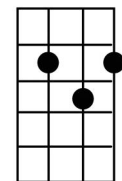

EVER FALLEN IN LOVE (Buzzcocks)

[INTRO X2]

Em /// Em // D
 Em /// Em // D
 G /// G ///
 G /// G ///

[VERSE 1]

Em D
 You spurn my natural emotions
 Em D
 You make me feel like dirt And I'm
 G
 Hurt

G /// G ///
 G /// G ///

G

Em D
 And if I start a commotion
 Em D
 I run the risk of losing you And that's
 G
 Worse

G /// G ///
 G /// G ///

[CHORUS]

Em D
 Ever fallen in love with someone
 Em D
 Ever fallen in love, in love with someone
 F C
 Ever fallen in love, in love with someone
 D G D | D G D |
 You shouldn't've fallen in love with?